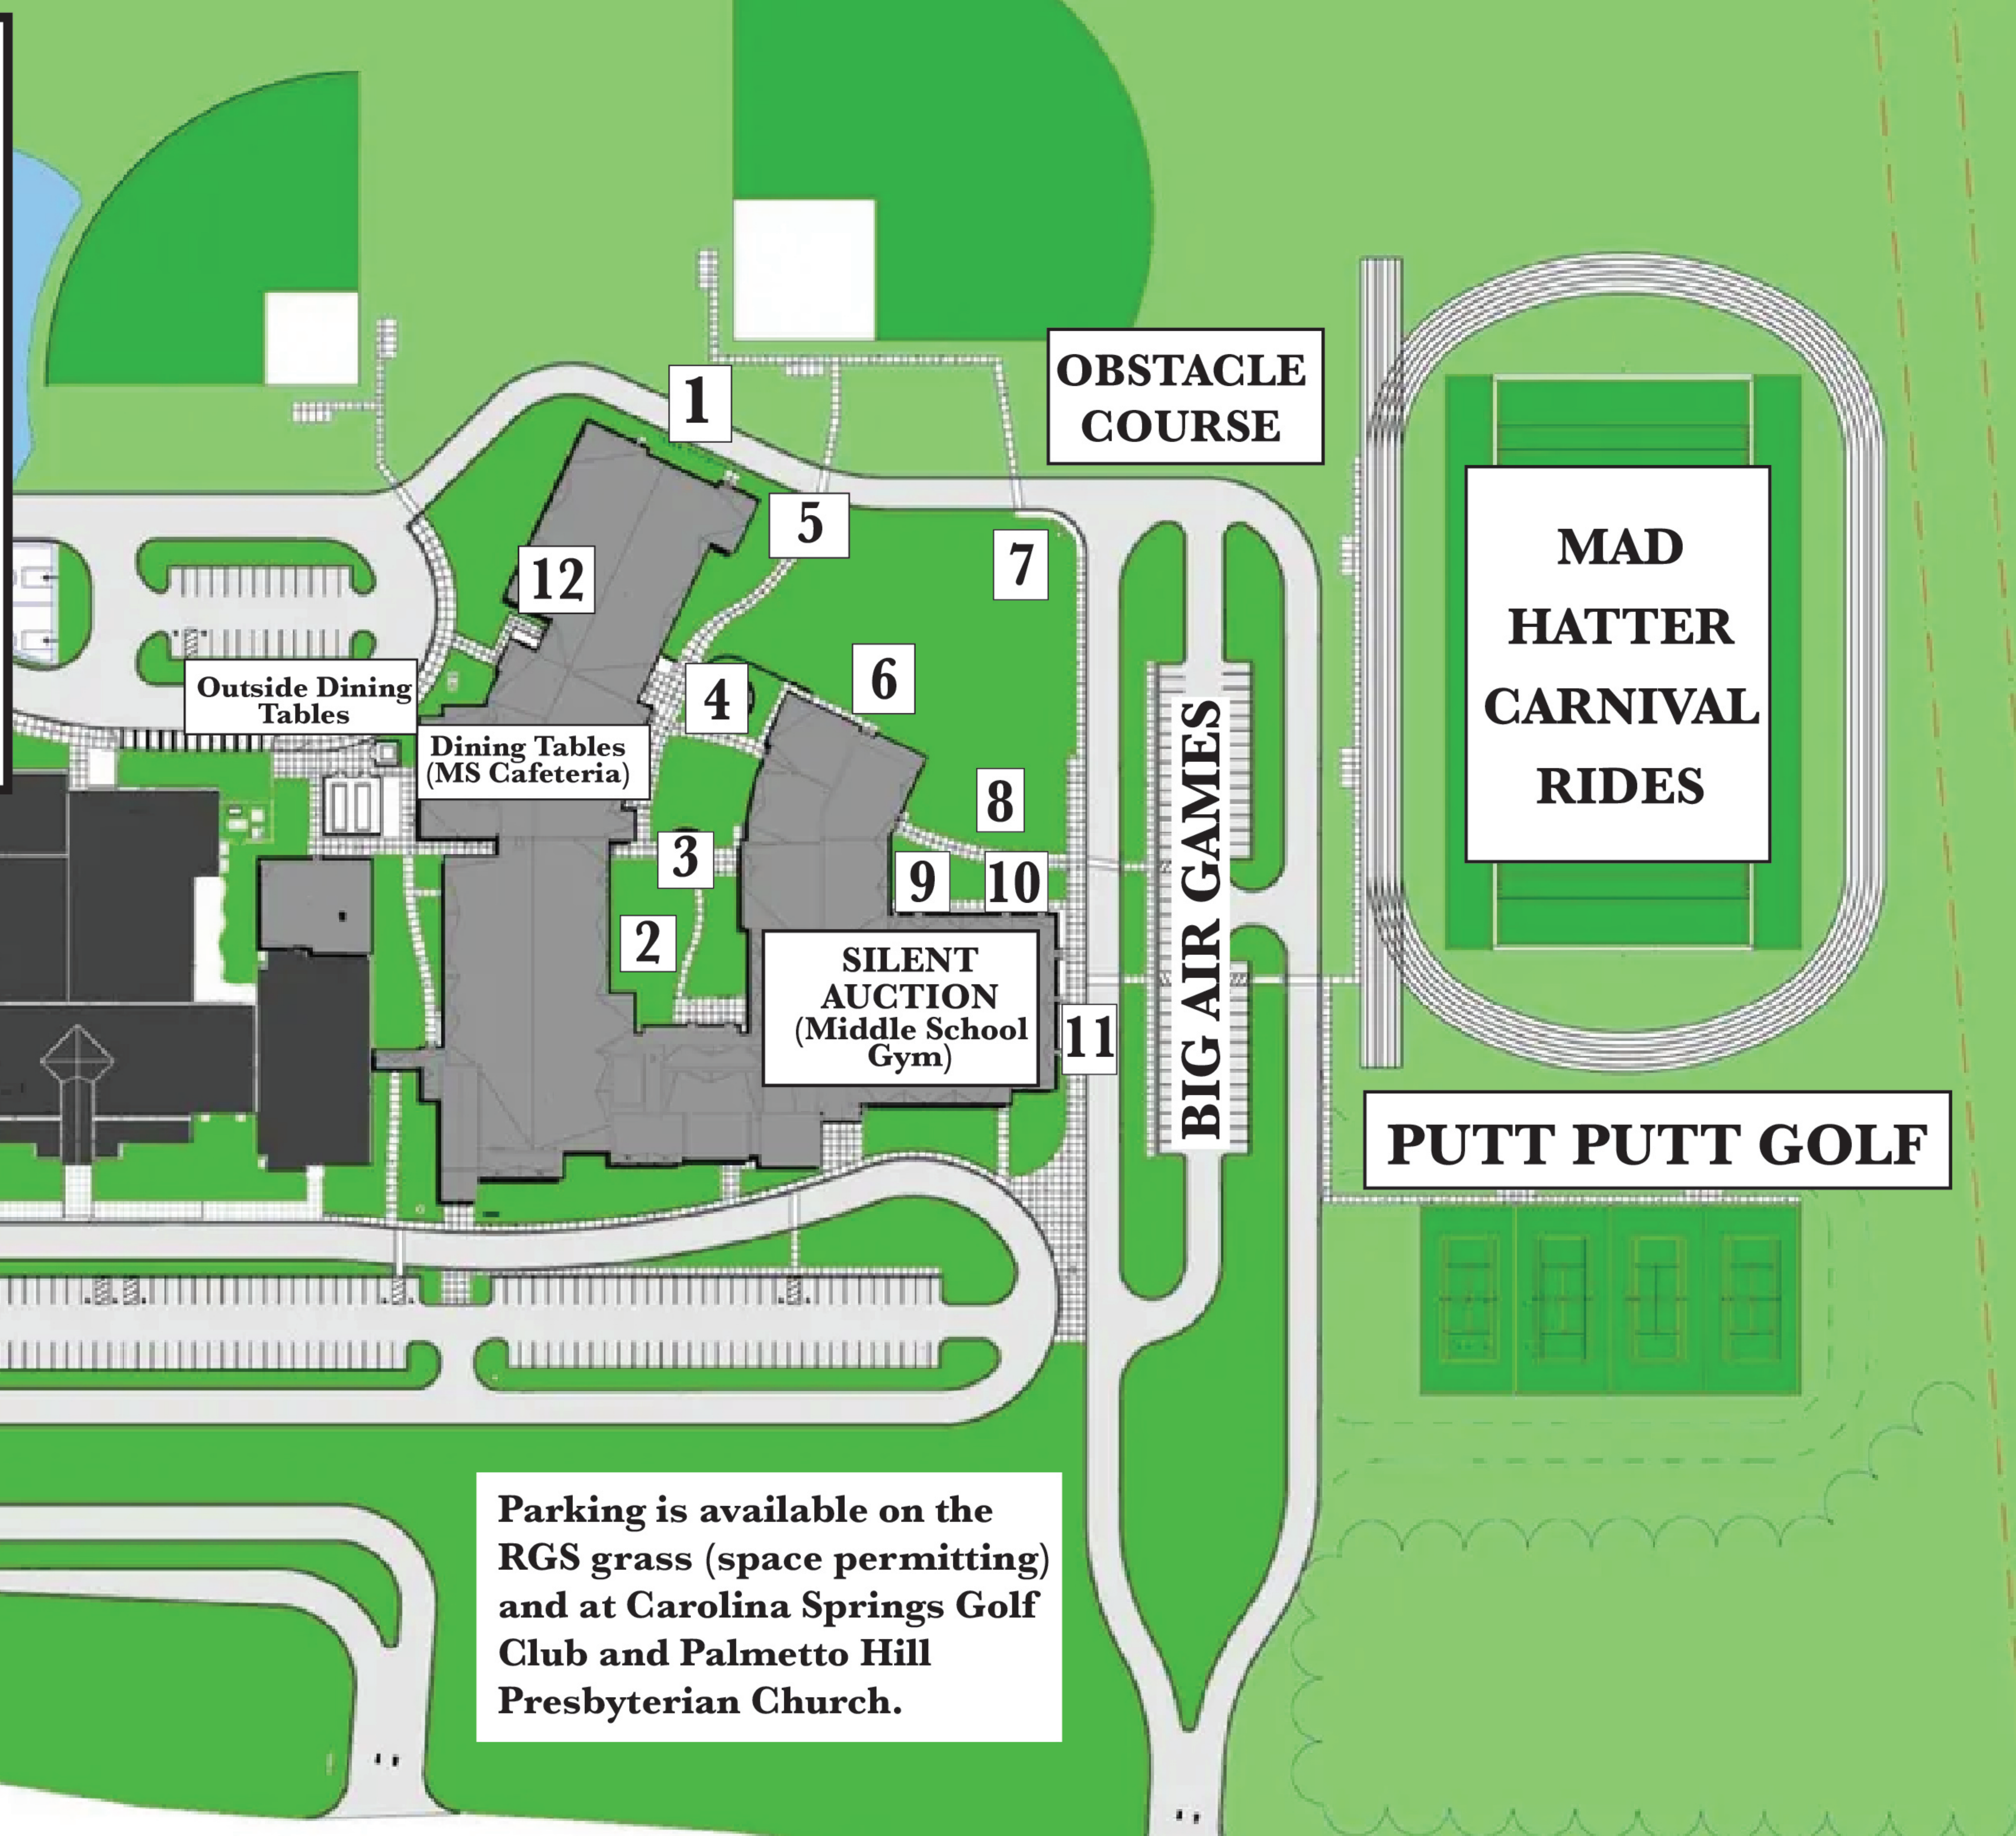

# LEGEND

- 1. Food Trucks
- 2. Robotics Team
- 3. Home Depot Building Area
- 4. CupCake Walk
- 5. Video Game Truck
- 6. Bounce Houses
- 7. RVG Interactive Games
- 8. Laser Tag
- 9. Face Painting
- 10. Balloon Making
- 11. Vendor Tables
- 12. Calm Down Corner  
(Middle School Cafeteria)

Parking is available on the RGS grass (space permitting) and at Carolina Springs Golf Club and Palmetto Hill Presbyterian Church.